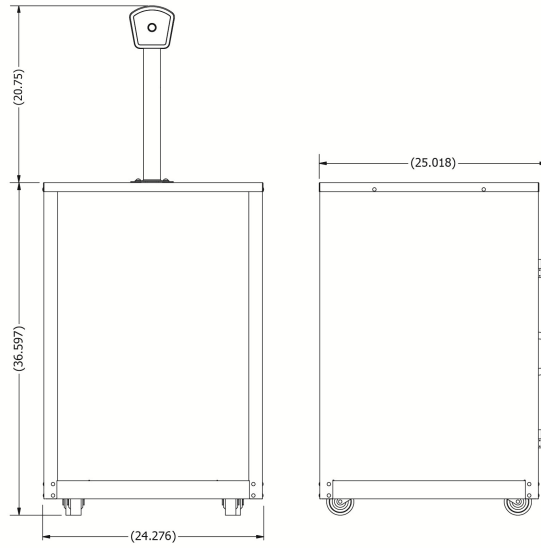

GOLD MEDAL® PRODUCTS CO.

Stainless Steel Base

Model No. 2495-00-200 and 2495-00-210

Specifications

2495-00-210 Base shown w/Topping Dispenser and Remote Switch for reference only (all sold separately).

Base shown w/Topping Dispenser for dimension reference only (items sold separately).

Overall Dimensions:

Width: 24.28" (61.7 cm)

Depth: 25.02" (63.6 cm)

Height: 36.6" (93 cm)

Overall Dimensions shown are for stainless steel base only.

Model Description:

Base unit only, topping dispenser and remote switch sold separately.

2495-00-200 - Base for single pedestal topping dispenser—no remote switch cutout.

2495-00-210 - Base for single pedestal topping dispenser with remote switch cutout.

Features:

- Two door cabinet
- Stainless steel construction
- Rolling casters